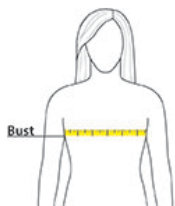

### PRODUCT MEASUREMENTS

	S	M	L	XL	2XL
Size	4/6	8/10	12/14	16/18	20/22
Body Length at Back	24 1/8	24 5/8	25 3/8	26 1/8	27
Bust	18 7/8	20 1/4	21 5/8	23 5/8	25 1/2
Set in Sleeve Length	7 1/2	7 3/4	7 7/8	8 1/8	8 3/8

**Body Length at Back:** Measured from high point shoulder to finished hem at back.

**Bust:** Measured across the chest one inch below armhole when laid flat.

**Set in Sleeve Length:** Measure from Center Back neck to shoulder point to sleeve hem.

### SIZE CHARTS

	S	M	L	XL	2XL
Size	4/6	8/10	12/14	16/18	20/22
Bust	32 1/2-35 1/2	35 1/2 - 38	38-41	41-44 1/2	44 1/2-48 1/2

## HOW TO MEASURE

---